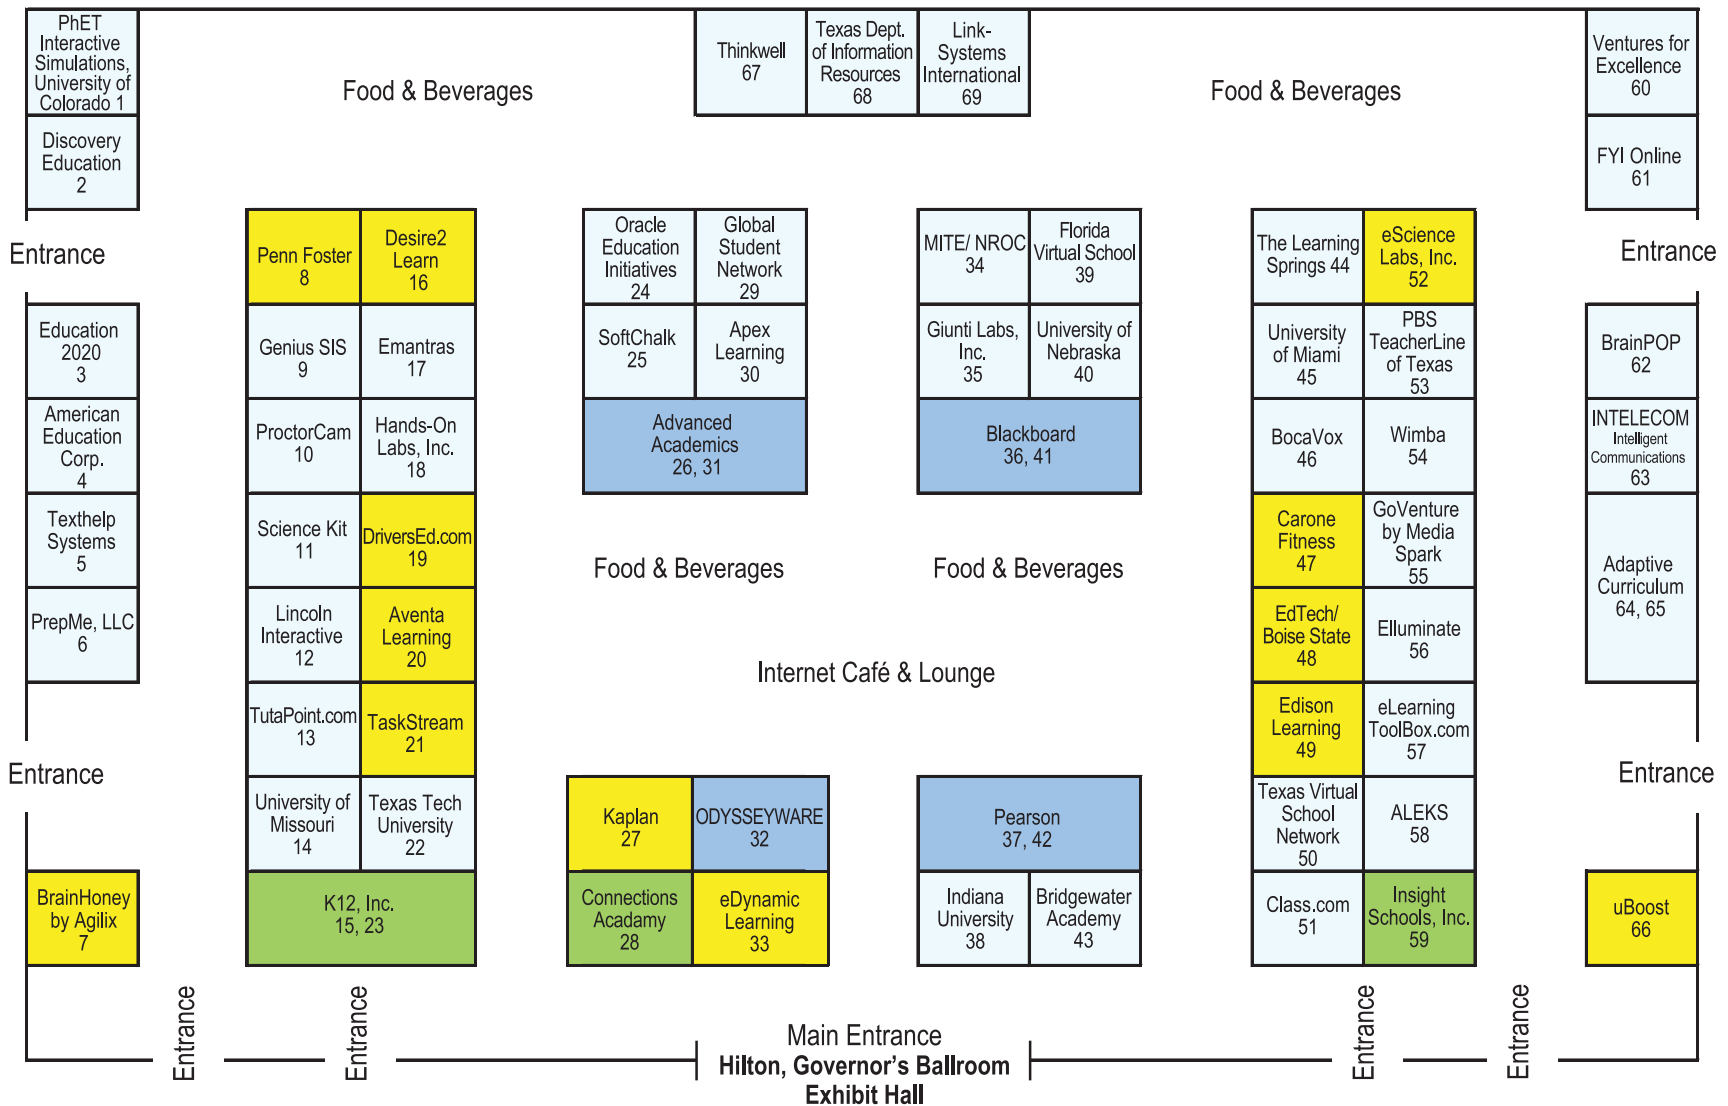

VSS 2009 Exhibit Floor Plan

- Diamond Sponsor
- Emerald Sponsor
- Topaz Sponsor

Monday Hours:

10:15 am - 6:15 pm

Buffet Breakfast in the exhibit hall
(7:00 am - 8:00 am)

All morning and afternoon
breaks served here.

Tuesday Hours:

8:45 am - 1:45 pm

Buffet Breakfast in the exhibit hall
(7:00 am - 8:00 am)

All morning and afternoon
breaks served here.